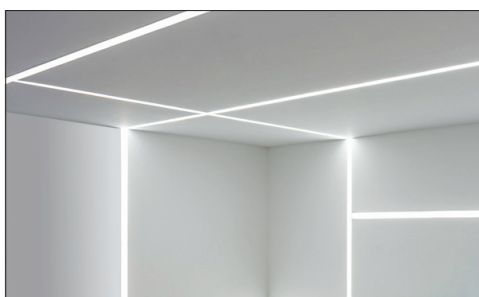

FEATURES:

- ✓ Architectural linear luminaire with direct distribution.
- ✓ Light source: LED board (5.5"/11"/22"/24").
- ✓ Diffused illumination is provided by frosted opal lens.
- ✓ Available for row mounted installations in various lengths.
- ✓ Suitable for recessed, recessed T-Bar and damp area installations.
- ✓ Extruded aluminum body comes in white, black or grey finish.
- ✓ Also available with custom color options or vinyl decals.
- ✓ LED Strips are rated for 60,000hrs. L80 with +85 CRI.
- ✓ Has a proven record in office, commercial and retail installations.
- ✓ Custom modifications are available.
- ✓ ED luminaires are certified to CSA and UL Standards.

RADIANCE:

DIRECT DISTRIBUTION

MOUNTING:

RECESSED

RECESSED T-BAR

90° IN (WALL TO CEILING)

RECESSED-90° LEFT/90° RIGHT