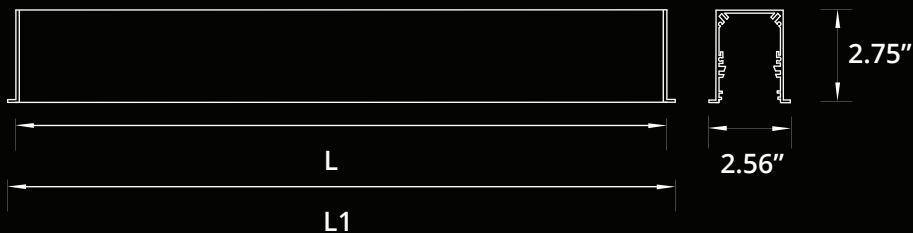

reinventlight

SPECIFICATION:

Enter the Product Code into the boxes above.

SIZE
 _____ Feet

- SOURCE**
- 5W/Ft LED
 - 7W/Ft LED
 - 10W/Ft LED

- RADIANCE**
- DD - Direct (100%Down)
- *Light Distribution.

- VOLTAGE**
- 120V
 - 277V
 - 347V*
- *Not available for all configurations.

LUMEN OUTPUT W/Ft:

Watts	30K	35K	40K
5W	515 lm	525 lm	535 lm
7W	720 lm	735 lm	750 lm
10W	1030lm	1050 lm	1080 lm

Project:

Type:

SIZE:

Size	L(CUTOUT)	L1(T-BAR)
1 Feet	11.813 Inch	11.750 Inch
2 Feet	24.563 Inch	23.750 Inch
3 Feet	35.563 Inch	35.750 Inch
4 Feet	48.313 Inch	47.750 Inch
5 Feet	59.313 Inch	59.750 Inch
6 Feet	72.063 Inch	71.750 Inch
7 Feet	83.063 Inch	83.750 Inch
8 Feet	95.813 Inch	95.750 Inch

RADIANCE:

DIRECT DISTRIBUTION

MOUNTING:

RECESSED

RECESSED T-BAR

90° IN (WALL TO CEILING)

RECESSED-90° LEFT/90° RIGHT