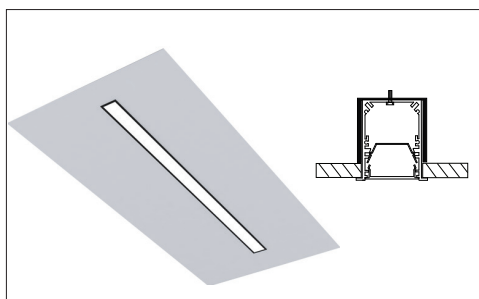

LUMEN OUTPUT W/Ft:

Watts	30K	35K	40K
5W	515 lm	525 lm	535 lm
7W	720 lm	735 lm	750 lm
10W	1030lm	1050 lm	1080 lm

Project:

Type:

SIZE:

Size	L(CUTOUT)	L1(T-BAR)
1 Feet	11.813 Inch	11.750 Inch
2 Feet	24.563 Inch	23.750 Inch
3 Feet	35.563 Inch	35.750 Inch
4 Feet	48.313 Inch	47.750 Inch
5 Feet	59.313 Inch	59.750 Inch
6 Feet	72.063 Inch	71.750 Inch
7 Feet	83.063 Inch	83.750 Inch
8 Feet	95.813 Inch	95.750 Inch

RADIANCE:

DIRECT DISTRIBUTION

MOUNTING:

RECESSED

RECESSED T-BAR

90° IN (WALL TO CEILING)

RECESSED-90° LEFT/90° RIGHT