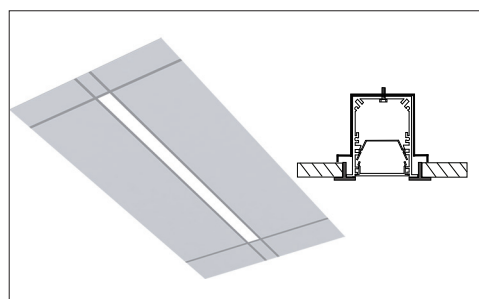

LUMEN OUTPUT W/Ft:

Watts	30K	35K	40K
5W	515 lm	525 lm	535 lm
7W	720 lm	735 lm	750 lm
10W	1030lm	1050 lm	1080 lm

Project:

Type:

SIZE:

Size	L(CUTOUT)	L1(T-BAR)
1 Feet	11.813 Inch	11.750 Inch
2 Feet	24.563 Inch	23.750 Inch
3 Feet	35.563 Inch	35.750 Inch
4 Feet	48.313 Inch	47.750 Inch
5 Feet	59.313 Inch	59.750 Inch
6 Feet	72.063 Inch	71.750 Inch
7 Feet	83.063 Inch	83.750 Inch
8 Feet	95.813 Inch	95.750 Inch

RADIANCE:

DIRECT DISTRIBUTION

MOUNTING:

RECESSED

RECESSED T-BAR

90° IN (WALL TO CEILING)

RECESSED-90° LEFT/90° RIGHT