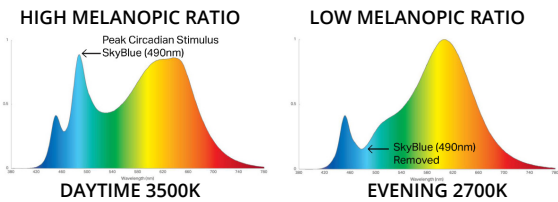

LUMEN OUTPUT W/Ft:

Watts	30K	35K	40K
5W	515 lm	525 lm	535 lm
7W	720 lm	735 lm	750 lm
10W	1030 lm	1050 lm	1080 lm

Project: _____

Type: _____