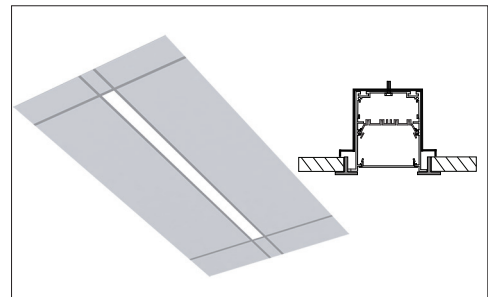

LUMEN OUTPUT W/Ft:

Watts	30K	35K	40K
5W	515 lm	525 lm	535 lm
7W	720 lm	735 lm	750 lm
10W	1030 lm	1050 lm	1080 lm

Project: _____

Type: _____

SIZE:

Size	L(CUTOUT)	L1(T-BAR)
1 Feet	11.75 Inch	11.75 Inch
2 Feet	22.75 Inch	23.75 Inch
3 Feet	33.75 Inch	35.75 Inch
4 Feet	44.75 Inch	47.75 Inch
5 Feet	55.75 Inch	59.75 Inch
6 Feet	66.75 Inch	71.75 Inch
7 Feet	77.75 Inch	83.75 Inch
8 Feet	88.75 Inch	95.75 Inch

RADIANCE:

DIRECT DISTRIBUTION

MOUNTING:

RECESSED

RECESSED T-BAR

90° IN (WALL TO CEILING)

90° LEFT/90° RIGHT