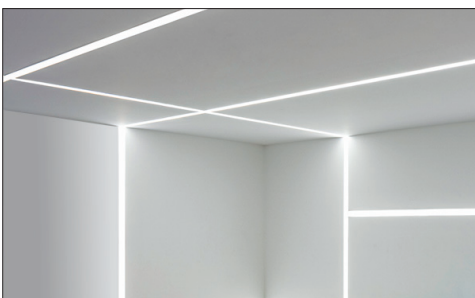

FEATURES:

- ✓ Architectural linear luminaire with direct distribution.
- ✓ Light source: BIOS SkyBlue LED board (5.5"/11"/22").
- ✓ Circadian lighting technology with highest melanopic ratio improves daytime alertness, mood, productivity and brain function.
- ✓ Diffused illumination is provided by regressed opal lens.
- ✓ Available for row mounted installations in various lengths.
- ✓ Suitable for recessed drywall or recessed T-Bar installations.
- ✓ Extruded aluminum body comes with white, black or grey finish.
- ✓ LED Strips are rated for 50,000hrs. L80 with +80 CRI.
- ✓ Custom modifications are available.
- ✓ ED luminaires are certified to CSA and UL Standards.

RADIANCE:

DIRECT DISTRIBUTION

MOUNTING:

RECESSED

RECESSED T-BAR

90° IN (WALL TO CEILING)

90° LEFT/90° RIGHT