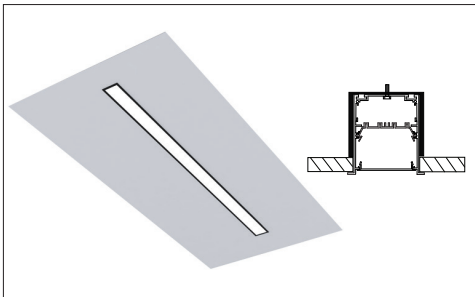

LUMEN OUTPUT W/Ft:

Watts	30K	35K	40K
5W	515 lm	525 lm	535 lm
7W	720 lm	735 lm	750 lm
10W	1030 lm	1050 lm	1080 lm

Project: _____

Type: _____

SIZE:

Size	L(CUTOUT)	L1(T-BAR)
1 Feet	11.75 Inch	11.75 Inch
2 Feet	22.75 Inch	23.75 Inch
3 Feet	33.75 Inch	35.75 Inch
4 Feet	44.75 Inch	47.75 Inch
5 Feet	55.75 Inch	59.75 Inch
6 Feet	66.75 Inch	71.75 Inch
7 Feet	77.75 Inch	83.75 Inch
8 Feet	88.75 Inch	95.75 Inch

RADIANCE:

DIRECT DISTRIBUTION

MOUNTING:

RECESSED

RECESSED T-BAR

90° IN (WALL TO CEILING)

90° LEFT/90° RIGHT