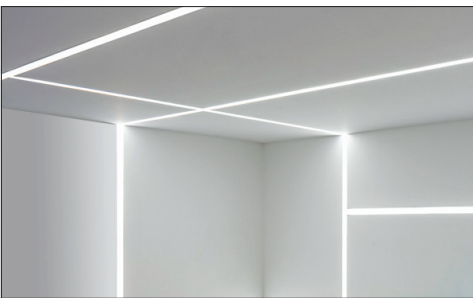

90° IN (WALL TO CEILING)