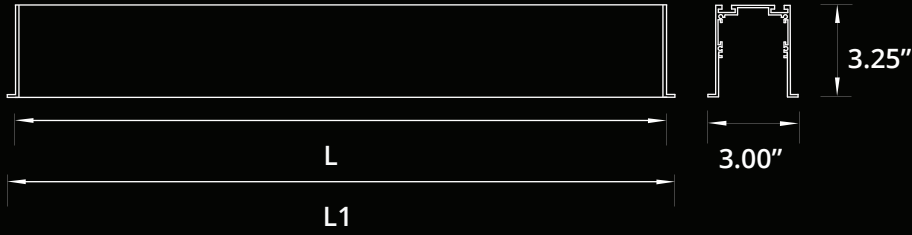

### SPECIFICATION:

**ED VECTOR3+**

Enter the Product Code into the boxes above.

**SIZE:**

Size	L(CUTOUT)	L1(T-BAR)
1 Feet	11.75 Inch	11.75 Inch
2 Feet	24.50 Inch	23.75 Inch
3 Feet	35.50 Inch	35.75 Inch
4 Feet	48.25 Inch	47.75 Inch
5 Feet	59.25 Inch	59.75 Inch
6 Feet	72.00 Inch	71.75 Inch
7 Feet	83.00 Inch	83.75 Inch
8 Feet	95.75 Inch	95.75 Inch