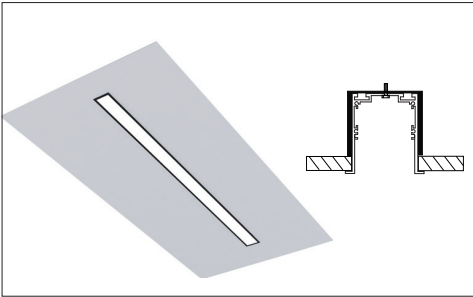

RADIANCE:

DIRECT DISTRIBUTION

MOUNTING:

RECESSED