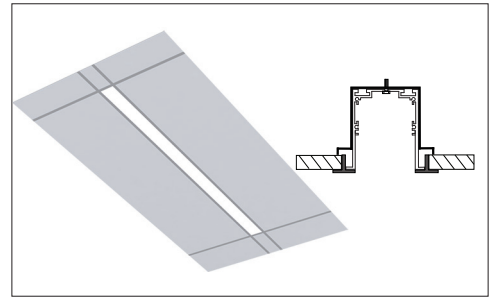

RECESSED T-BAR