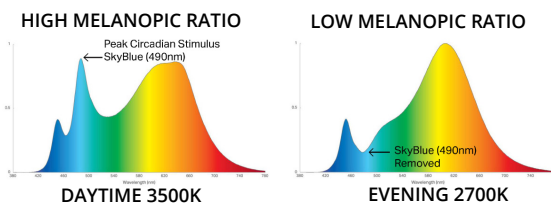

CCT

- 30KS/BIOS - 3000K Static*
- 35KS/BIOS - 3500K Static*
- 40KS/BIOS - 4000K Static*
- 30KD/BIOS - 3000K Dynamic**
- 35KD/BIOS - 3500K Dynamic**
- 40KD/BIOS - 4000K Dynamic**

*Static-Daytime Use.
**Dynamic-Daytime/Evening Use (dims down to 2700K).

OPTIONS

- No Options*
- CB - Casambi BT

*Leave Empty.

DIMENSIONS:

Width	Height
4.5"	6.0"

LUMEN OUTPUT:

Watts	30K	35K	40K
15W	1400 lm	1430 lm	1460 lm
20W	1910 lm	1950 lm	1990 lm
25W	2350 lm	2400 lm	2450 lm

Project: