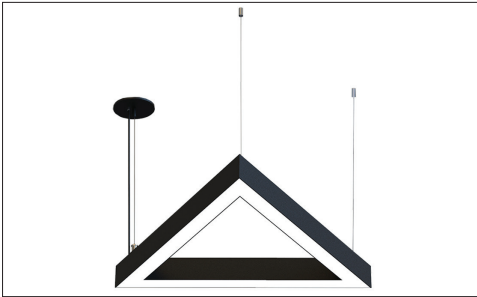

Enter the order code into the boxes above.

SIZE:

Size	LxW
2x2x2 Feet	22.86x26.40 Inch
3x3x3 Feet	32.39x37.40 Inch
4x4x4 Feet	41.92x48.40 Inch

RADIANCE:

DIRECT DISTRIBUTION

DIRECT DISTRIBUTION

MOUNTING:

SURFACE MOUNT