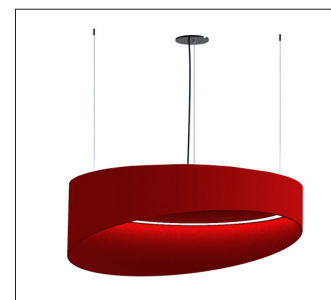

RA - RECESSED ANGLE