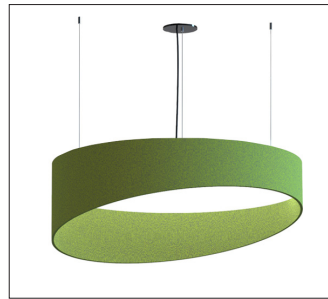

LUMEN OUTPUT:

Watts	30K	35K	40K
25W	2205 lm	2250 lm	2295 lm
50W	4410 lm	4500 lm	4590 lm
75W	6615 lm	6750 lm	6885 lm

Project:

Type:

SIZE:

FR-FLUSH REGULAR

H - Height	D - Diameter	
12 Inch = 11.75 Inch	2Feet	24.875 Inch
16 Inch = 15.75 Inch	3Feet	36.675 Inch
24 Inch = 23.75 Inch	4Feet	48.485 Inch

DESIGN:

FV - FLUSH VCUT

FR - FLUSH REGULAR

RP - RECESSED PERFORATED

RA - RECESSED ANGLE

FINISHES:

#26

#11