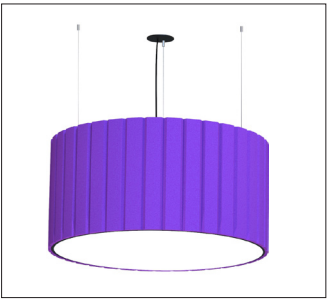

LUMEN OUTPUT:

Watts	30K	35K	40K
25W	2205 lm	2250 lm	2295 lm
50W	4410 lm	4500 lm	4590 lm
75W	6615 lm	6750 lm	6885 lm

Project:

Type:

SIZE:

FR-FLUSH REGULAR

H - Height	D - Diameter	
12 Inch = 11.75 Inch	2Feet	24.875 Inch
16 Inch = 15.75 Inch	3Feet	36.675 Inch
24 Inch = 23.75 Inch	4Feet	48.485 Inch

DESIGN:

FV - FLUSH VCUT

FR - FLUSH REGULAR

RP - RECESSED PERFORATED

RA - RECESSED ANGLE

FINISHES:

#26

#11