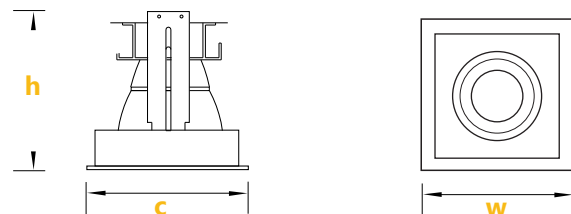

DIMENSIONS:

Size	4 Inch	6 Inch
Width	5.937"	7.375"
Height	6.000"	6.875"
Cutout	5.250"	6.625"

Project: _____

Type: _____

SPECIFICATION:

ED LS+ SIZE SOURCE VOLTAGE DRIVER HOUSING REFLECTOR TRIM CCT OPTIONS

Enter the Product Code into the boxes above.