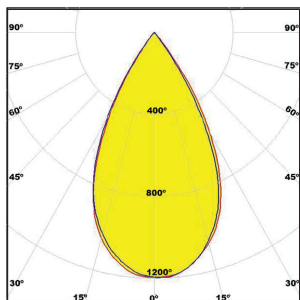

**CCT**

- 
- 30K - 3000Kelvin/90CRI
- 
- 
- 35K - 3500Kelvin/90CRI
- 
- 
- 40K - 4000Kelvin/90CRI

**OPTIONS**

- 
- No Options\*
- 
- 
- CB - Casambi BT
- 
- \*Leave Empty.

**LUMEN OUTPUT W/Ft:**

Watts	30K	35K	40K
5W	610 lm	625 lm	640 lm
7W	855 lm	875 lm	895 lm
10W	1225lm	1250 lm	1275 lm

## SIZE:

Size	L(CUTOUT)	L1(T-BAR)	LED Strips
1 Feet	11.186 Inch	11.750 Inch	1x11"
2 Feet	22.200 Inch	23.750 Inch	2x11"
3 Feet	33.214 Inch	35.750 Inch	3x11"
4 Feet	44.228 Inch	47.750 Inch	4x11"
5 Feet	55.242 Inch	59.750 Inch	5x11"
6 Feet	66.256 Inch	71.750 Inch	6x11"
7 Feet	77.098 Inch	83.750 Inch	7x11"
8 Feet	88.112 Inch	95.750 Inch	8x11"

## BEAMS:

REGULAR BEAM

FLOOD BEAM

ASYMMETRIC BEAM