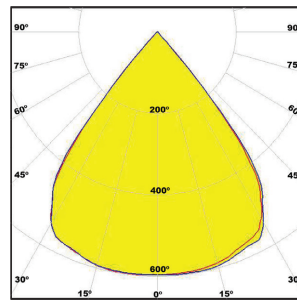

## SIZE:

Size	L(CUTOUT)	L1(T-BAR)	LED Strips
1 Feet	11.186 Inch	11.750 Inch	1x11"
2 Feet	22.200 Inch	23.750 Inch	2x11"
3 Feet	33.214 Inch	35.750 Inch	3x11"
4 Feet	44.228 Inch	47.750 Inch	4x11"
5 Feet	55.242 Inch	59.750 Inch	5x11"
6 Feet	66.256 Inch	71.750 Inch	6x11"
7 Feet	77.098 Inch	83.750 Inch	7x11"
8 Feet	88.112 Inch	95.750 Inch	8x11"

## BEAMS:

REGULAR BEAM

FLOOD BEAM

ASYMMETRIC BEAM