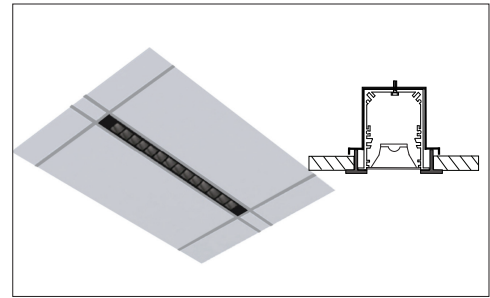

RECESSED T-BAR