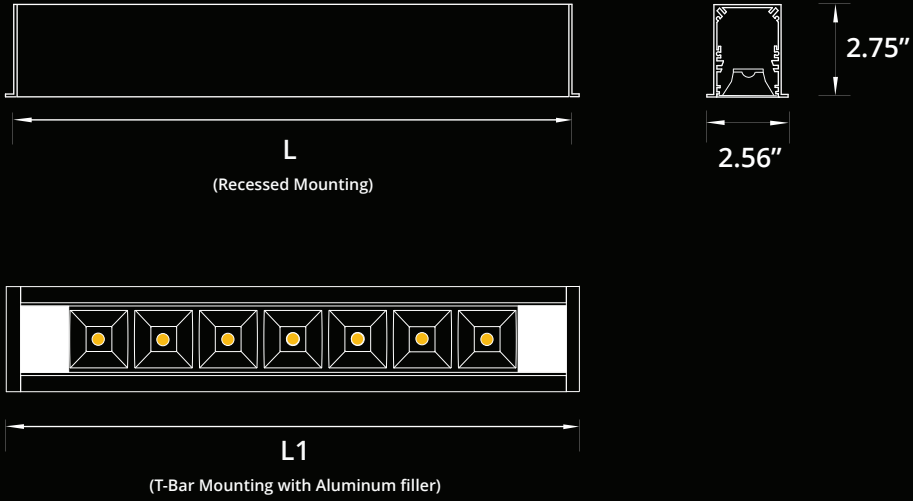


**FEATURES:**

- ✓ Architectural linear luminaire with direct distribution.
- ✓ Light source: 11" LED Modular board.
- ✓ Dark Optic provides superior lighting distribution with precise low glare illumination.
- ✓ Offered with regular 50°/16UGR, flood 80°/19UGR or asymmetric beam angle.
- ✓ Available for row mounted installations in various lengths.
- ✓ Suitable for recessed installation in to drywall or T-Bar.
- ✓ Extruded aluminum body comes with white, black or grey finish.
- ✓ Also available with custom color options.
- ✓ LED's are rated for 60,000hrs. L80 with +90CRI.
- ✓ Has a proven record in office, commercial and retail installations.
- ✓ Custom modifications are available.
- ✓ ED luminaires are certified to CSA and UL Standards. **reinventlight**

## SIZE:

Size	L(CUTOUT)	L1(T-BAR)	LED Strips
1 Feet	11.186 Inch	11.750 Inch	1x11"
2 Feet	22.200 Inch	23.750 Inch	2x11"
3 Feet	33.214 Inch	35.750 Inch	3x11"
4 Feet	44.228 Inch	47.750 Inch	4x11"
5 Feet	55.242 Inch	59.750 Inch	5x11"
6 Feet	66.256 Inch	71.750 Inch	6x11"
7 Feet	77.098 Inch	83.750 Inch	7x11"
8 Feet	88.112 Inch	95.750 Inch	8x11"