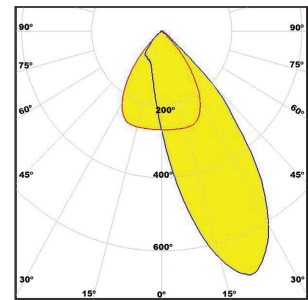

## SIZE:

Size	L(CUTOUT)	L1(T-BAR)	LED Strips
1 Feet	11.186 Inch	11.750 Inch	1x11"
2 Feet	22.200 Inch	23.750 Inch	2x11"
3 Feet	33.214 Inch	35.750 Inch	3x11"
4 Feet	44.228 Inch	47.750 Inch	4x11"
5 Feet	55.242 Inch	59.750 Inch	5x11"
6 Feet	66.256 Inch	71.750 Inch	6x11"
7 Feet	77.098 Inch	83.750 Inch	7x11"
8 Feet	88.112 Inch	95.750 Inch	8x11"

## BEAMS:

REGULAR BEAM

FLOOD BEAM

ASYMMETRIC BEAM