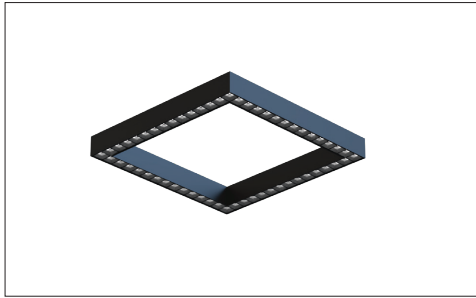

**FEATURES:**

- ✓ Architectural linear luminaire with direct or direct/indirect distribution.
- ✓ Light source: LED board 11".
- ✓ Dark Optic provides superior lighting distribution with precise low glare illumination.
- ✓ Offered with Regular 50°/10UGR or Flood 80°/15UGR internal optic.
- ✓ Suitable for surface, suspended and recessed installations.
- ✓ Extruded aluminum body comes with white, black or grey finish.
- ✓ LED Strips are rated for 60,000hrs. L80 with +90 CRI.
- ✓ Has a proven record in office, commercial and retail installations.
- ✓ Custom modifications are available.
- ✓ ED luminaires are certified to CSA and UL Standards.

**RADIANCE:**

**DIRECT DISTRIBUTION**

**UNEVEN DISTRIBUTION**

**MOUNTING:**

SURFACE MOUNT

SUSPENDED

SURFACE MOUNT

RECESSED TRIMLESS