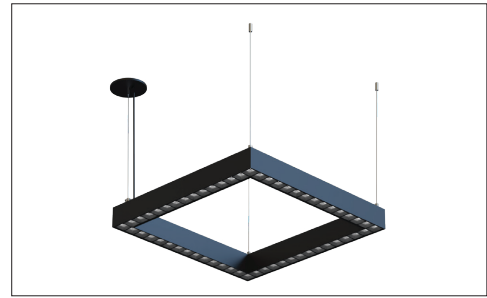

**FEATURES:**

- ✓ Architectural linear luminaire with direct or direct/indirect distribution.
- ✓ Light source: LED board 11".
- ✓ Dark Optic provides superior lighting distribution with precise low glare illumination.
- ✓ Offered with Regular 50°/10UGR or Flood 80°/15UGR internal optic.
- ✓ Suitable for surface, suspended and recessed installations.
- ✓ Extruded aluminum body comes with white, black or grey finish.
- ✓ LED Strips are rated for 60,000hrs. L80 with +90 CRI.
- ✓ Has a proven record in office, commercial and retail installations.
- ✓ Custom modifications are available.
- ✓ ED luminaires are certified to CSA and UL Standards.

**RADIANCE:**

**DIRECT DISTRIBUTION**

**UNEVEN DISTRIBUTION**

**MOUNTING:**

SURFACE MOUNT

SUSPENDED

SURFACE MOUNT

RECESSED TRIMLESS