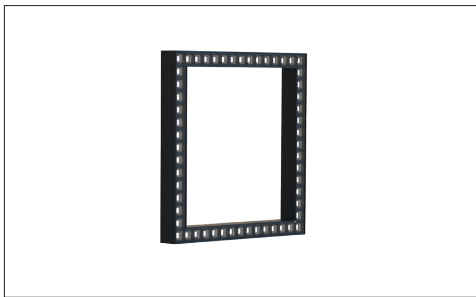

**FEATURES:**

- ✓ Architectural linear luminaire with direct or direct/indirect distribution.
- ✓ Light source: LED board 11".
- ✓ Dark Optic provides superior lighting distribution with precise low glare illumination.
- ✓ Offered with Regular 50°/10UGR or Flood 80°/15UGR internal optic.
- ✓ Suitable for surface, suspended and recessed installations.
- ✓ Extruded aluminum body comes with white, black or grey finish.
- ✓ LED Strips are rated for 60,000hrs. L80 with +90 CRI.
- ✓ Has a proven record in office, commercial and retail installations.
- ✓ Custom modifications are available.
- ✓ ED luminaires are certified to CSA and UL Standards.

**RADIANCE:**

**DIRECT DISTRIBUTION**

**UNEVEN DISTRIBUTION**

**MOUNTING:**

SURFACE MOUNT

SUSPENDED

SURFACE MOUNT

RECESSED TRIMLESS