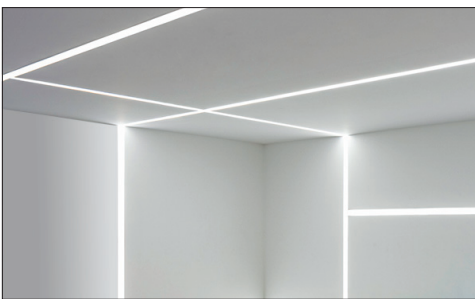


FEATURES:

- ✓ Architectural linear luminaire with direct distribution.
- ✓ Light source: LED board (5.5"/11"/22"/24").
- ✓ Even illumination is provided by variety of high efficiency optic lenses.
- ✓ Available for row mounted installations in various lengths.
- ✓ Suitable for recessed, recessed T-Bar and damp area installations.
- ✓ Extruded aluminum body comes with black or white finish.
- ✓ Also available with various custom color options.
- ✓ LED Strips are rated for 60,000hrs. L80 with +90 CRI.
- ✓ Has a proven record in office, commercial and retail installations.
- ✓ Custom modifications are available.
- ✓ ED luminaires are certified to CSA and UL Standards.

RADIANCE:

DIRECT DISTRIBUTION

MOUNTING:

RECESSED

RECESSED T-BAR

90° IN (WALL TO CEILING)

90° LEFT/90° RIGHT