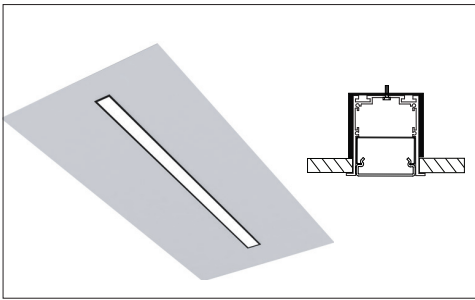

Project:

Type:

SIZE:

Size	L(CUTOUT)	L1(T-BAR)
1 Foot	11.75 Inch	11.75 Inch
2 Feet	24.50 Inch	23.75 Inch
3 Feet	35.50 Inch	35.75 Inch
4 Feet	48.25 Inch	47.75 Inch
5 Feet	59.15 Inch	59.75 Inch
6 Feet	66.75 Inch	71.75 Inch
7 Feet	72.00 Inch	83.75 Inch
8 Feet	88.75 Inch	95.75 Inch

RADIANCE:

DIRECT DISTRIBUTION

MOUNTING:

RECESSED

RECESSED T-BAR

90° IN (WALL TO CEILING)

90° LEFT/90° RIGHT