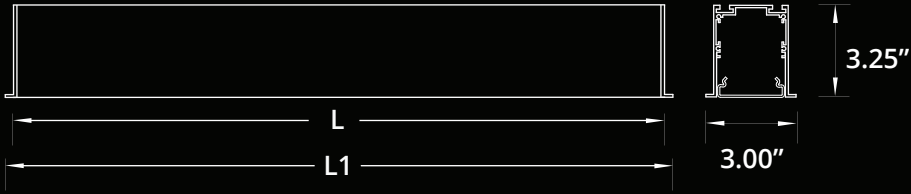

Project:

Type:

SIZE:

Size	L(CUTOUT)	L1(T-BAR)
1 Foot	11.75 Inch	11.75 Inch
2 Feet	24.50 Inch	23.75 Inch
3 Feet	35.50 Inch	35.75 Inch
4 Feet	48.25 Inch	47.75 Inch
5 Feet	59.15 Inch	59.75 Inch
6 Feet	66.75 Inch	71.75 Inch
7 Feet	72.00 Inch	83.75 Inch
8 Feet	88.75 Inch	95.75 Inch