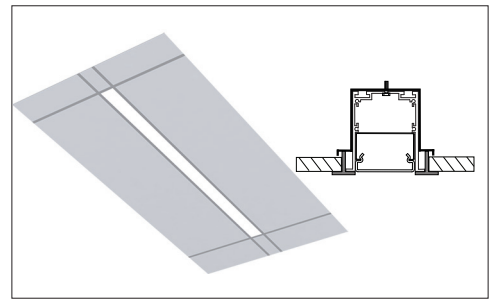

Project:

Type:

SIZE:

Size	L(CUTOUT)	L1(T-BAR)
1 Foot	11.75 Inch	11.75 Inch
2 Feet	24.50 Inch	23.75 Inch
3 Feet	35.50 Inch	35.75 Inch
4 Feet	48.25 Inch	47.75 Inch
5 Feet	59.15 Inch	59.75 Inch
6 Feet	66.75 Inch	71.75 Inch
7 Feet	72.00 Inch	83.75 Inch
8 Feet	88.75 Inch	95.75 Inch

RADIANCE:

DIRECT DISTRIBUTION

MOUNTING:

RECESSED

RECESSED T-BAR

90° IN (WALL TO CEILING)

90° LEFT/90° RIGHT