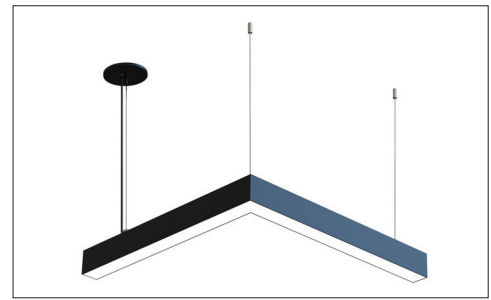

LUMEN OUTPUT:

Watts	30K	35K	40K
25W	2610 lm	2650 lm	2690 lm
50W	5150 lm	5250 lm	5380 lm
75W	7720 lm	7875 lm	8030 lm

Project:

Type:

SIZE:

Size	LxW
2x2 Feet	18.00x33.40 Inch
3x3 Feet	25.80x48.97 Inch
4x4 Feet	33.57x64.54 Inch

RADIANCE:

DIRECT DISTRIBUTION

↓ 100%

INDIRECT DISTRIBUTION

↑ 100%

MOUNTING:

SURFACE MOUNT

SUSPENDED

WALL MOUNT

RECESSED TRIMLESS