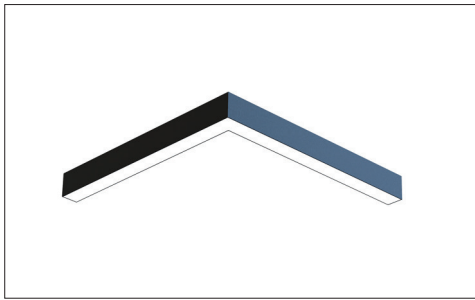

LUMEN OUTPUT:

Watts	30K	35K	40K
25W	2610 lm	2650 lm	2690 lm
50W	5150 lm	5250 lm	5380 lm
75W	7720 lm	7875 lm	8030 lm

Project:

Type:

SIZE:

Size	LxW
2x2 Feet	18.00x33.40 Inch
3x3 Feet	25.80x48.97 Inch
4x4 Feet	33.57x64.54 Inch

RADIANCE:

DIRECT DISTRIBUTION

↓ 100%

INDIRECT DISTRIBUTION

↑ 100%

MOUNTING:

SURFACE MOUNT

SUSPENDED