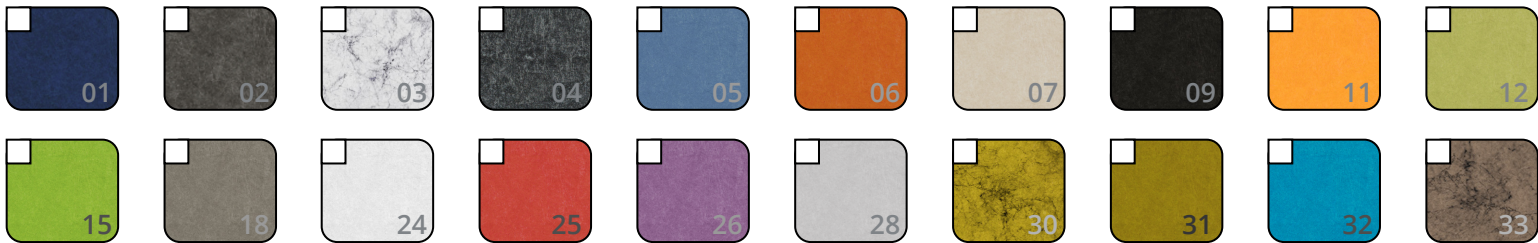

FEATURES:

- ✓ Architectural sound absorbing Eco Felt Acoustic panel.
- ✓ Polyester material made from 70% recyclable plastic.
- ✓ Available in various shapes and sizes.
- ✓ Lightweight panel comes with standard 20 color options.
- ✓ Layering or wood grain print decals are available.
- ✓ Customized 2D or 3D pattern designs and shapes.
- ✓ Class 1 Fire Rated with 0.7 Noise Reduction Coefficient / 1" Acoustic.
- ✓ Suitable for suspended, wall or ceiling installations.
- ✓ Has a proven record in office, commercial and hospitality environments.

HEIGHT

- A - 1/2 Inch
- B - 1 Inch
- C - 2 Inch
- D - 3 Inch
- *

* Please specify custom height.

SIZE

- 2 Feet
- 3 Feet
- 4 Feet
- *

* Please specify custom size

SHAPE

- CR - Circle
- SQ - Square
- TR - Triangle
- HE - Hexagon
- RC - Rectangle
- OV - Oval
- CS - *

* Please specify custom shape.

MOUNTING

- S4-Suspension 4Feet
- S6-Suspension 6Feet
- S Feet*
- C4 - Canopy 4Feet**
- C6 - Canopy 6Feet**
- C Feet*
- WM - Wall Mount
- CM - Ceiling Mount

* Please specify required Length.

** Available for CR & TR shapes only.

FINISH

Project:

Type:

Declare.

SIZE:

Straight Suspensions

Canopy Suspensions