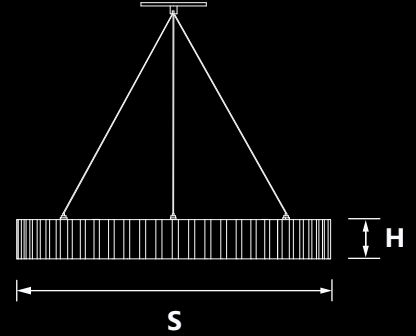

** Available for CR & TR shapes only.

FINISH

Project:

Type:

Declare.

SIZE:

Straight Suspensions

Canopy Suspensions

H-Height	S-Size
A - 1/2 Inch	2 Feet = 23.75 Inch
B - 1 Inch	3 Feet = 35.75 Inch
C - 2 Inch	4 Feet = 47.75 Inch
D - 3 Inch	

STANDARD DESIGNS:

FB - FLAT BAFFLE

CR - CLOSED REGULAR

CV - CLOSED V-CUT

STANDARD SHAPES: