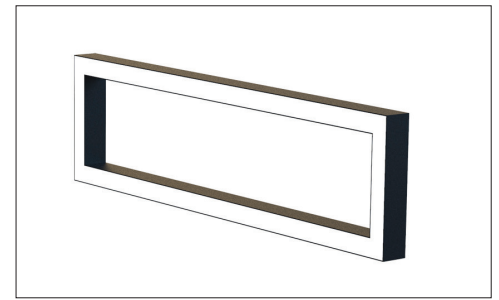

FEATURES:

- ✓ Architectural luminaire with direct or direct-indirect distribution.
- ✓ Light source: LED board (5.5"/11"/22"/24").
- ✓ Diffused illumination is provided by high efficiency frosted opal lens.
- ✓ Suitable for surface, suspended and recessed installations.
- ✓ Extruded aluminum body comes with black or white finish.
- ✓ Also available with custom color options.
- ✓ LED Strips are rated for 60,000hrs. L80 with +90 CRI.
- ✓ Has a proven record in office, commercial and retail installations.
- ✓ Custom modifications are available.
- ✓ ED luminaires are certified to CSA and UL Standards.

*Leave Empty.
**Down /Up Control separately.

LUMEN OUTPUT:

Watts	30K	35K	40K
25W	2610 lm	2650 lm	2690 lm
50W	5150 lm	5250 lm	5380 lm

Declare.

Project:

Type:

SIZE:

Size	Width x Length
1x2 Feet	13.5x24.50 Inch
1x3 Feet	13.5x35.50 Inch
1x4 Feet	13.5x46.50 Inch

RADIANCE:

DIRECT DISTRIBUTION

UNEVEN DISTRIBUTION

MOUNTING:

SURFACE MOUNT

SUSPENDED

WALL MOUNT

INNER LIT