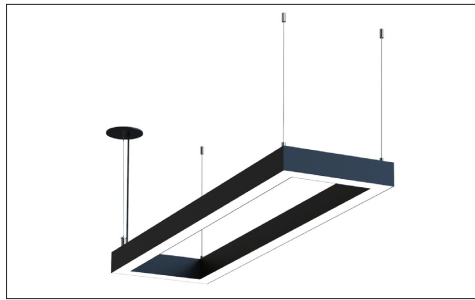

*Leave Empty.
**Down /Up Control separately.

LUMEN OUTPUT:

Watts	30K	35K	40K
25W	2610 lm	2650 lm	2690 lm
50W	5150 lm	5250 lm	5380 lm

Declare.

Project:

Type:

SIZE:

Size	Width x Length
1x2 Feet	13.5x24.50 Inch
1x3 Feet	13.5x35.50 Inch
1x4 Feet	13.5x46.50 Inch

RADIANCE:

DIRECT DISTRIBUTION

UNEVEN DISTRIBUTION

MOUNTING:

SURFACE MOUNT

SUSPENDED

WALL MOUNT

INNER LIT