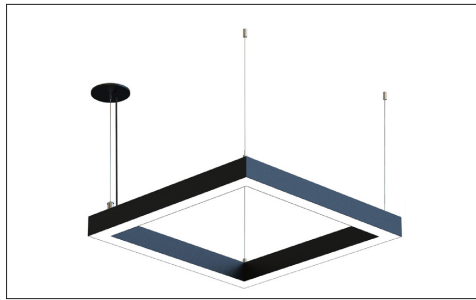

Size	Width x Length
2 Feet	24.50x24.50 Inch
3 Feet	35.50x35.50 Inch
4 Feet	46.50x46.50 Inch

RADIANCE:

DIRECT DISTRIBUTION

UNEVEN DISTRIBUTION

MOUNTING:

SURFACE MOUNT

SUSPENDED

WALL MOUNT