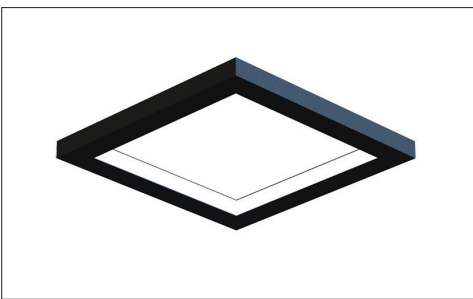

Size	Width x Length
2 Feet	24.50x24.50 Inch
3 Feet	35.50x35.50 Inch
4 Feet	46.50x46.50 Inch

RADIANCE:

DIRECT DISTRIBUTION

UNEVEN DISTRIBUTION

MOUNTING:

SURFACE MOUNT

SUSPENDED

WALL MOUNT