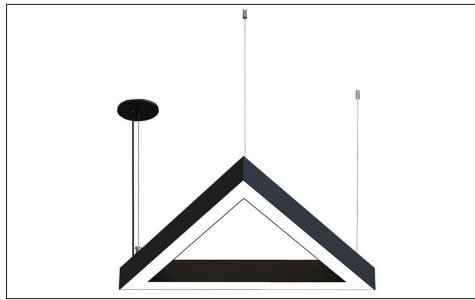

LUMEN OUTPUT:

Watts	30K	35K	40K
25W	2610 lm	2650 lm	2690 lm
50W	5150 lm	5250 lm	5380 lm
75W	7720 lm	7875 lm	8030 lm

Declare.

Project:

Type:

SIZE:

Size	LxW
2x2x2 Feet	22.86x26.40 Inch
3x3x3 Feet	32.39x37.40 Inch
4x4x4 Feet	41.92x48.40 Inch

RADIANCE:

DIRECT DISTRIBUTION

DIRECT DISTRIBUTION

MOUNTING:

SURFACE MOUNT

SUSPENDED

WALL MOUNT

RECESSED TRIMLESS