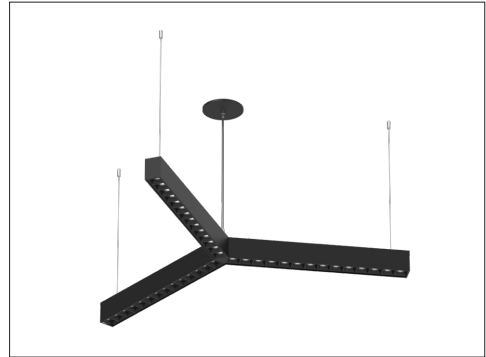


FEATURES:

- ✓ Architectural Y-shaped luminaire with direct lighting distribution.
- ✓ Light source: LED board 11".
- ✓ Dark Optic provides superior lighting distribution with precise low glare illumination.
- ✓ Offered with Regular 50°/10UGR or Flood 80°/15UGR internal optic.
- ✓ Suitable for surface, suspended and recessed installations.
- ✓ Extruded aluminum body comes with black or white finish.
- ✓ LED Strips are rated for 60,000hrs. L80 with +90 CRI.
- ✓ Has a proven record in office, commercial and retail installations.
- ✓ Custom modifications are available.
- ✓ ED luminaires are certified to CSA and UL Standards.

Type:

SIZE:

| Size | L x W |
|------------|----------------------|
| 2x2x2 Feet | 34.970 x 40.380 Inch |
| 3x3x3 Feet | 51.460 x 59.420 Inch |
| 4x4x4 Feet | 67.940 x 78.460 Inch |

RADIANCE:

DIRECT DISTRIBUTION

MOUNTING:

SURFACE MOUNT

SUSPENDED

WALL MOUNT

RECESSED TRIMLESS