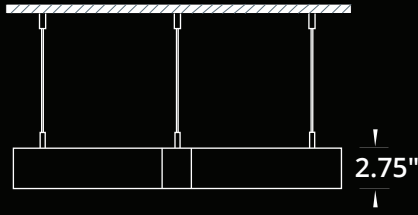

Type:

SIZE:

| Size | L x W |
|------------|----------------------|
| 2x2x2 Feet | 34.970 x 40.380 Inch |
| 3x3x3 Feet | 51.460 x 59.420 Inch |
| 4x4x4 Feet | 67.940 x 78.460 Inch |

RADIANCE:

DIRECT DISTRIBUTION