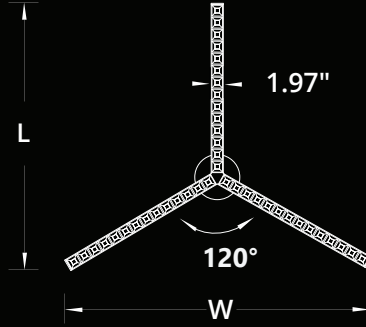

LUMEN OUTPUT:

| Watts | 30K | 35K | 40K |
|-------|---------|---------|---------|
| 25W | 3570 lm | 3660 lm | 3750 lm |
| 50W | 5800 lm | 5950 lm | 6100 lm |
| 75W | 8825 lm | 9025 lm | 9225 lm |

Project:

Type:

SIZE:

| Size | L x W |
|------------|----------------------|
| 2x2x2 Feet | 34.970 x 40.380 Inch |
| 3x3x3 Feet | 51.460 x 59.420 Inch |
| 4x4x4 Feet | 67.940 x 78.460 Inch |

RADIANCE:

DIRECT DISTRIBUTION