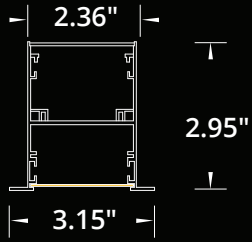

\*Please specify Custom Shape.

**SIZE**

\_\_\_\_\_ Linear Feet\*

\* Provide drawing (pdf or dwg).

**SOURCE**

- 5W/Ft LED
- 7W/Ft LED
- 10W/Ft LED

**RADIANCE**

DD - Direct (100%Down)

- 30K - 3000Kelvin/90CRI
- 35K - 3500Kelvin/90CRI
- 40K - 4000Kelvin/90CRI

\*Other options are available.

**OPTIONS**

- No Options\*

\*Leave Empty.

**LUMEN OUTPUT W/Ft:**

Watts	30K	35K	40K
5W	515 lm	525 lm	535 lm
7W	720 lm	735 lm	750 lm
10W	1030lm	1050 lm	1080 lm

Project:

Type:

**SIZE:**

**MINIMUM RADIUS:**

**RADIANCE:**

**DIRECT DISTRIBUTION**

**SHAPES:**

CURVE