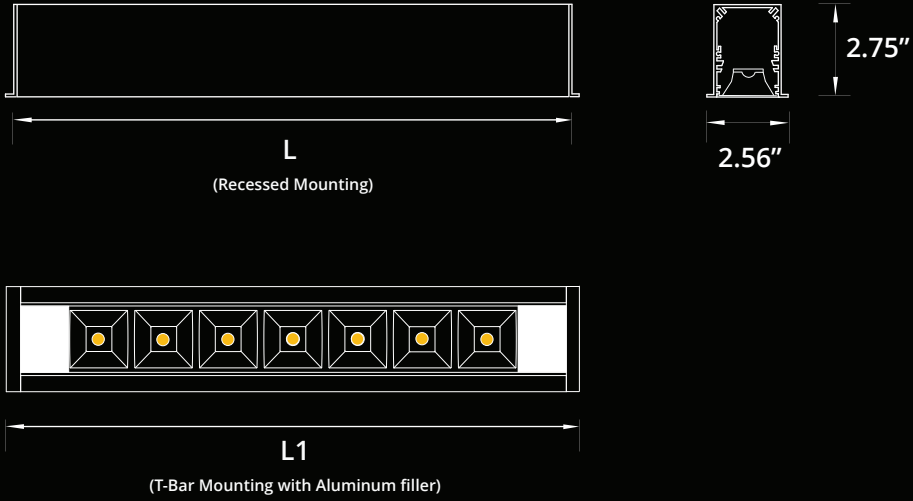

FEATURES:

- ✓ Architectural linear luminaire with direct distribution.
- ✓ Light source: 11" LED Modular board.
- ✓ Dark Optic provides superior lighting distribution with precise low glare illumination.
- ✓ Offered with regular 50°/16UGR, flood 80°/19UGR or asymmetric beam angle.
- ✓ Available for row mounted installations in various lengths.
- ✓ Suitable for recessed installation in to drywall or T-Bar.
- ✓ Extruded aluminum body comes with white, black or grey finish.
- ✓ Also available with custom color options.
- ✓ LED's are rated for 60,000hrs. L80 with +90CRI.
- ✓ Has a proven record in office, commercial and retail installations.
- ✓ Custom modifications are available.
- ✓ ED luminaires are certified to CSA and UL Standards. **reinventlight**

LUMEN OUTPUT W/Ft:

Watts	30K	35K	40K
5W	610 lm	625 lm	640 lm
7W	855 lm	875 lm	895 lm
10W	1225lm	1250 lm	1275 lm

Project:

Type:

SIZE:

Size	L(CUTOUT)	L1(T-BAR)	LED Strips
1 Feet	11.186 Inch	11.750 Inch	1x11"
2 Feet	22.200 Inch	23.750 Inch	2x11"
3 Feet	33.214 Inch	35.750 Inch	3x11"
4 Feet	44.228 Inch	47.750 Inch	4x11"
5 Feet	55.242 Inch	59.750 Inch	5x11"
6 Feet	66.256 Inch	71.750 Inch	6x11"
7 Feet	77.098 Inch	83.750 Inch	7x11"
8 Feet	88.112 Inch	95.750 Inch	8x11"