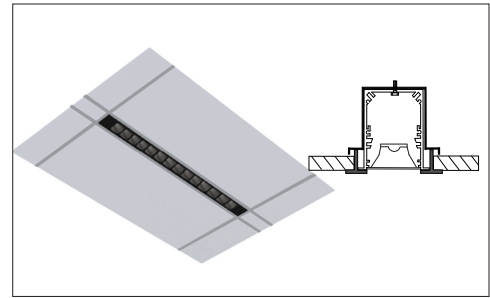

FEATURES:

- ✓ Architectural linear luminaire with direct distribution.
- ✓ Light source: 11" LED Modular board.
- ✓ Dark Optic provides superior lighting distribution with precise low glare illumination.
- ✓ Offered with regular 50°/16UGR, flood 80°/19UGR or asymmetric beam angle.
- ✓ Available for row mounted installations in various lengths.
- ✓ Suitable for recessed installation in to drywall or T-Bar.
- ✓ Extruded aluminum body comes with white, black or grey finish.
- ✓ Also available with custom color options.
- ✓ LED's are rated for 60,000hrs. L80 with +90CRI.
- ✓ Has a proven record in office, commercial and retail installations.
- ✓ Custom modifications are available.
- ✓ ED luminaires are certified to CSA and UL Standards. **reinventlight**

LUMEN OUTPUT W/Ft:

Watts	30K	35K	40K
5W	610 lm	625 lm	640 lm
7W	855 lm	875 lm	895 lm
10W	1225lm	1250 lm	1275 lm

Project:

Type:

SIZE:

Size	L(CUTOUT)	L1(T-BAR)	LED Strips
1 Feet	11.186 Inch	11.750 Inch	1x11"
2 Feet	22.200 Inch	23.750 Inch	2x11"
3 Feet	33.214 Inch	35.750 Inch	3x11"
4 Feet	44.228 Inch	47.750 Inch	4x11"
5 Feet	55.242 Inch	59.750 Inch	5x11"
6 Feet	66.256 Inch	71.750 Inch	6x11"
7 Feet	77.098 Inch	83.750 Inch	7x11"
8 Feet	88.112 Inch	95.750 Inch	8x11"

RADIANCE:

MOUNTING:

RECESSED

RECESSED T-BAR

BEAMS:

REGULAR BEAM

FLOOD BEAM

ASYMMETRIC BEAM