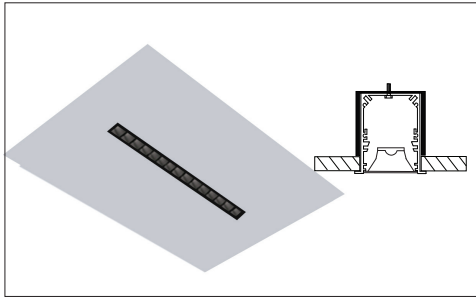

FEATURES:

- ✓ Architectural linear luminaire with direct distribution.
- ✓ Light source: 11" LED Modular board.
- ✓ Dark Optic provides superior lighting distribution with precise low glare illumination.
- ✓ Offered with regular 50°/16UGR, flood 80°/19UGR or asymmetric beam angle.
- ✓ Available for row mounted installations in various lengths.
- ✓ Suitable for recessed installation in to drywall or T-Bar.
- ✓ Extruded aluminum body comes with white, black or grey finish.
- ✓ Also available with custom color options.
- ✓ LED's are rated for 60,000hrs. L80 with +90CRI.
- ✓ Has a proven record in office, commercial and retail installations.
- ✓ Custom modifications are available.
- ✓ ED luminaires are certified to CSA and UL Standards. **reinventlight**

LUMEN OUTPUT W/Ft:

Watts	30K	35K	40K
5W	610 lm	625 lm	640 lm
7W	855 lm	875 lm	895 lm
10W	1225lm	1250 lm	1275 lm

Project:

Type:

SIZE:

Size	L(CUTOUT)	L1(T-BAR)	LED Strips
1 Feet	11.186 Inch	11.750 Inch	1x11"
2 Feet	22.200 Inch	23.750 Inch	2x11"
3 Feet	33.214 Inch	35.750 Inch	3x11"
4 Feet	44.228 Inch	47.750 Inch	4x11"
5 Feet	55.242 Inch	59.750 Inch	5x11"
6 Feet	66.256 Inch	71.750 Inch	6x11"
7 Feet	77.098 Inch	83.750 Inch	7x11"
8 Feet	88.112 Inch	95.750 Inch	8x11"

RADIANCE:

MOUNTING:

RECESSED

RECESSED T-BAR

BEAMS:

REGULAR BEAM

FLOOD BEAM

ASYMMETRIC BEAM