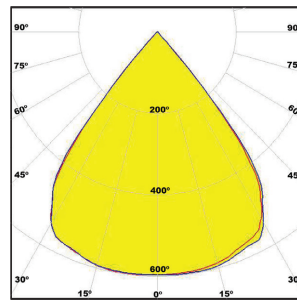

LUMEN OUTPUT W/Ft:

Watts	30K	35K	40K
5W	610 lm	625 lm	640 lm
7W	855 lm	875 lm	895 lm
10W	1225lm	1250 lm	1275 lm

Project:

Type:

SIZE:

Size	L(CUTOUT)	L1(T-BAR)	LED Strips
1 Feet	11.186 Inch	11.750 Inch	1x11"
2 Feet	22.200 Inch	23.750 Inch	2x11"
3 Feet	33.214 Inch	35.750 Inch	3x11"
4 Feet	44.228 Inch	47.750 Inch	4x11"
5 Feet	55.242 Inch	59.750 Inch	5x11"
6 Feet	66.256 Inch	71.750 Inch	6x11"
7 Feet	77.098 Inch	83.750 Inch	7x11"
8 Feet	88.112 Inch	95.750 Inch	8x11"

RADIANCE:

MOUNTING:

RECESSED

RECESSED T-BAR

BEAMS:

REGULAR BEAM

FLOOD BEAM

ASYMMETRIC BEAM