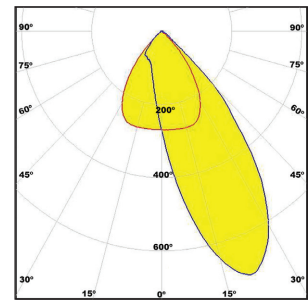

LUMEN OUTPUT W/Ft:

Watts	30K	35K	40K
5W	610 lm	625 lm	640 lm
7W	855 lm	875 lm	895 lm
10W	1225lm	1250 lm	1275 lm

Project:

Type:

SIZE:

Size	L(CUTOUT)	L1(T-BAR)	LED Strips
1 Feet	11.186 Inch	11.750 Inch	1x11"
2 Feet	22.200 Inch	23.750 Inch	2x11"
3 Feet	33.214 Inch	35.750 Inch	3x11"
4 Feet	44.228 Inch	47.750 Inch	4x11"
5 Feet	55.242 Inch	59.750 Inch	5x11"
6 Feet	66.256 Inch	71.750 Inch	6x11"
7 Feet	77.098 Inch	83.750 Inch	7x11"
8 Feet	88.112 Inch	95.750 Inch	8x11"

RADIANCE:

MOUNTING:

RECESSED

RECESSED T-BAR

BEAMS:

REGULAR BEAM

FLOOD BEAM

ASYMMETRIC BEAM