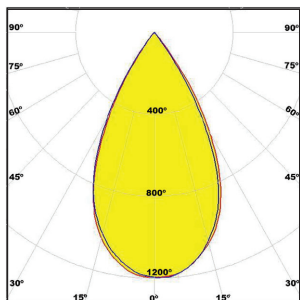

LUMEN OUTPUT W/Ft:

Watts	30K	35K	40K
5W	610 lm	625 lm	640 lm
7W	855 lm	875 lm	895 lm
10W	1225lm	1250 lm	1275 lm

Project:

Type:

SIZE:

Size	L(CUTOUT)	L1(T-BAR)	LED Strips
1 Feet	11.186 Inch	11.750 Inch	1x11"
2 Feet	22.200 Inch	23.750 Inch	2x11"
3 Feet	33.214 Inch	35.750 Inch	3x11"
4 Feet	44.228 Inch	47.750 Inch	4x11"
5 Feet	55.242 Inch	59.750 Inch	5x11"
6 Feet	66.256 Inch	71.750 Inch	6x11"
7 Feet	77.098 Inch	83.750 Inch	7x11"
8 Feet	88.112 Inch	95.750 Inch	8x11"

RADIANCE:

MOUNTING:

RECESSED

RECESSED T-BAR

BEAMS:

REGULAR BEAM

FLOOD BEAM

ASYMMETRIC BEAM