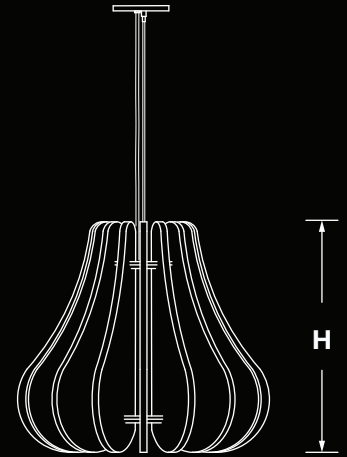

FEATURES:

- ✓ Architectural acoustic luminaire with direct lighting distribution.
- ✓ Light source: COB LED.
- ✓ High efficiency integral reflector combined with opal lens insert provides excellent lighting distribution.
- ✓ Extruded aluminum body comes with built-in-driver and available in white, black or grey finish.
- ✓ Removable fin shaped Eco-Felt Baffles are attached to the top and face plate.
- ✓ Available in two standard sizes with various baffle shapes.
- ✓ Class1 Fire rated with 0.7 Noise Reduction Coefficient/1" Acoustic.
- ✓ LED Spot is rated for 60,000hrs. L70 with +90 CRI.
- ✓ Suitable for suspended installations.
- ✓ Custom finishes and modifications are available.
- ✓ ED luminaires are certified to CSA and UL Standards.

LENS

- CL - Clear Lens
- OP - Opal

ED PIPE+ FINISH

- WH - White
 - BK - Black
 - GR - Grey*
- *Supply with White Cord & Canopy

CCT

- 30K/90CRI - 3000Kelvin
 - 35K/90CRI - 3500Kelvin
 - 40K/90CRI - 4000Kelvin
- *Other options are available.

ACOUSTIC FINISH

LUMEN OUTPUT:

Watts	30K	35K	40K
10W	930 lm	950 lm	990 lm
15W	1395 lm	1425 lm	1475 lm
20W	1860 lm	1900 lm	1940 lm

Project:

Type:

SIZE:

Type	Height	Width
Tear Drop - TD	18.00 Inch (17.75 Inch)	18.00 Inch
Rectangle - RC		
Buttercup - BC		
Vase - VA	16.00 Inch (15.75 Inch)	24.00 Inch
Sphere - SP		
Tulip - TU		
Coronate - CO		
Star - SR		

TYPES:

TD-Tear Drop *

RC-Rectangle *

BC-Buttercup *

VA-Vase *

SP-Sphere **

TU-Tulip **

CO-Coronate **