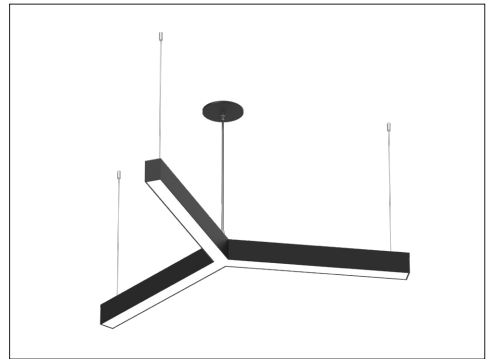

SIZE:

Size	L x W
2x2x2 Feet	34.706 x 40.056 Inch
3x3x3 Feet	51.206 x 59.105 Inch
4x4x4 Feet	67.706 x 78.154 Inch

RADIANCE:

DIRECT DISTRIBUTION

INDIRECT DISTRIBUTION

MOUNTING:

SUSPENDED