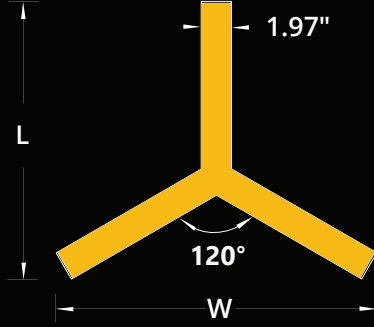

OPTIONS

- No Options*
- DS-Daylight Sensor
- DC - Dual Circuit**
- OS - Occupancy Sensor
- DOS - Daylight & Occupancy Sensor

 *Leave Empty.
 **Down /Up Control separately.

LUMEN OUTPUT:

Watts	30K	35K	40K
25W	2610 lm	2650 lm	2690 lm
50W	5150 lm	5250 lm	5380 lm
75W	7720 lm	7875 lm	8030 lm

Declare.

Project:

Type:

SIZE:

Size	L x W
2x2x2 Feet	34.706 x 40.056 Inch
3x3x3 Feet	51.206 x 59.105 Inch
4x4x4 Feet	67.706 x 78.154 Inch

RADIANCE:

DIRECT DISTRIBUTION

INDIRECT DISTRIBUTION