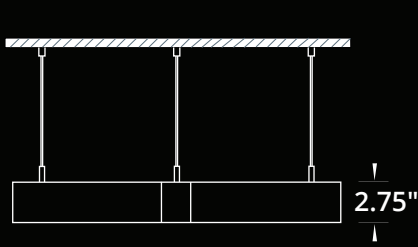

Declare.

Project:

Type:

SIZE:

Size	L x W
2x2x2 Feet	34.706 x 40.056 Inch
3x3x3 Feet	51.206 x 59.105 Inch
4x4x4 Feet	67.706 x 78.154 Inch

RADIANCE:

DIRECT DISTRIBUTION

INDIRECT DISTRIBUTION