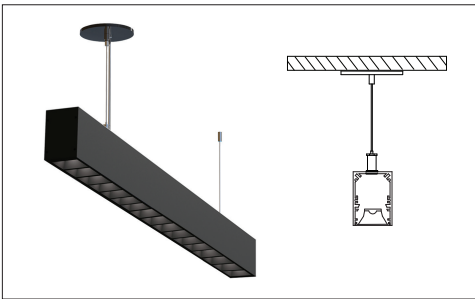

SIZE:

Size	L (LENGTH)	LED Strips
1 Feet	11.32 Inch	1 x 11"
2 Feet	22.30 Inch	2 x 11"
3 Feet	33.29 Inch	3 x 11"
4 Feet	48.00 Inch	4 x 11"
5 Feet	60.00 Inch	5 x 11"
6 Feet	72.00 Inch	6 x 11"
7 Feet	84.00 Inch	7 x 11"
8 Feet	96.00 Inch	8 x 11"

RADIANCE:

DIRECT DISTRIBUTION

UNEVEN DISTRIBUTION

MOUNTING:

SUSPENDED

REFLECTORS:

SQUARE:

ROUND:

BEAM: