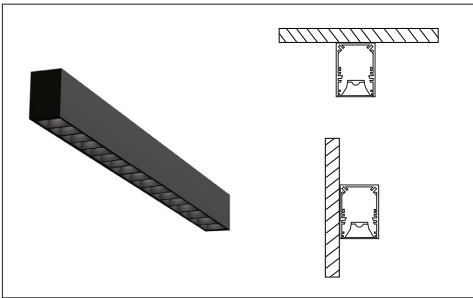

MOUNTING:

SURFACE MOUNT, WALL FLUSH