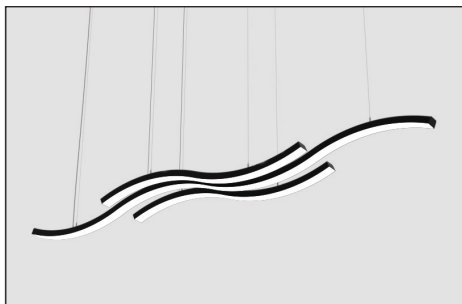

**FEATURES:**

- ✓ Architectural luminaire with direct lighting distribution.
- ✓ Light source: LED Tape.
- ✓ Diffused illumination is provided by high efficiency frosted opal lens.
- ✓ Sleek body of luminaire is made from curved aluminum profile.
- ✓ Extruded aluminum body comes with white, black or grey finish.
- ✓ Remote driver enclosure can be surface mounted or installed in a ceiling cavity. Standard enclosure size: 1.60"H x 3.75"W x 18.5"L.
- ✓ LED tape is rated for 60,000hrs. L80 with 90CRI.
- ✓ Has a proven record in office, commercial and retail installations.
- ✓ Custom modifications are available.
- ✓ ED luminaires are certified to CSA and UL Standards.

**LUMEN OUTPUT W/FT:**

Watts	30K	35K	40K
5W	440 lm	450 lm	460 lm
7W	618 lm	630 lm	642 lm
10W	882 lm	900 lm	918 lm

Project:

Type:

**PROFILE:**

**3 Feet and 4 Feet**

**DIMENSIONS:**

Profile	Size	Length	Height - H1	Radius - R
Width - W	3 Feet	37.03 Inch	7.87 Inch	15 Inch
2.36 Inch	4 Feet	46.75 Inch	6.00 Inch	30 Inch
Height - H	6 Feet	73.00 Inch	7.87 Inch	15 Inch
1.45 Inch	8 Feet	92.75 Inch	6.00 Inch	30 Inch

**6 Feet and 8 Feet**

**SIZES AND CONFIGURATIONS:**

3 Feet

4 Feet

6 Feet

8 Feet

4 Feet and 8 Feet - Combination

8 Feet - Combination