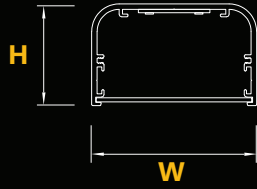

**LUMEN OUTPUT W/FT:**

Watts	30K	35K	40K
5W	440 lm	450 lm	460 lm
7W	618 lm	630 lm	642 lm
10W	882 lm	900 lm	918 lm

Project:

Type:

**PROFILE:**

**3 Feet and 4 Feet**

**DIMENSIONS:**

Profile	Size	Length	Height - H1	Radius - R
Width - W	3 Feet	37.03 Inch	7.87 Inch	15 Inch
2.36 Inch	4 Feet	46.75 Inch	6.00 Inch	30 Inch
Height - H	6 Feet	73.00 Inch	7.87 Inch	15 Inch
1.45 Inch	8 Feet	92.75 Inch	6.00 Inch	30 Inch

**6 Feet and 8 Feet**

**SIZES AND CONFIGURATIONS:**

3 Feet

4 Feet

6 Feet

8 Feet

4 Feet and 8 Feet - Combination

8 Feet - Combination