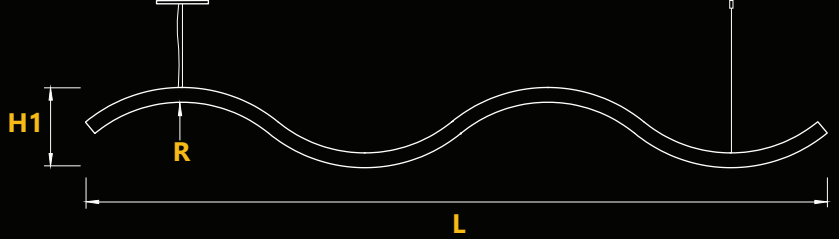

**LUMEN OUTPUT W/FT:**

Watts	30K	35K	40K
5W	440 lm	450 lm	460 lm
7W	618 lm	630 lm	642 lm
10W	882 lm	900 lm	918 lm

Project:

Type:

**PROFILE:**

**3 Feet and 4 Feet**

**DIMENSIONS:**

Profile	Size	Length	Height - H1	Radius - R
Width - W	3 Feet	37.03 Inch	7.87 Inch	15 Inch
2.36 Inch	4 Feet	46.75 Inch	6.00 Inch	30 Inch
Height - H	6 Feet	73.00 Inch	7.87 Inch	15 Inch
1.45 Inch	8 Feet	92.75 Inch	6.00 Inch	30 Inch

**6 Feet and 8 Feet**

**SIZES AND CONFIGURATIONS:**

3 Feet

4 Feet

6 Feet

8 Feet

4 Feet and 8 Feet - Combination

8 Feet - Combination