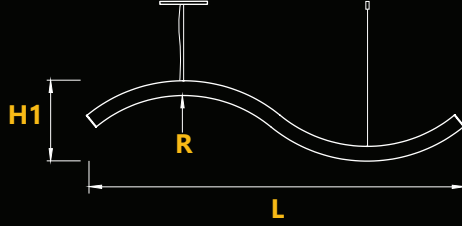

**LUMEN OUTPUT W/FT:**

Watts	30K	35K	40K
5W	440 lm	450 lm	460 lm
7W	618 lm	630 lm	642 lm
10W	882 lm	900 lm	918 lm

Project:

Type:

**PROFILE:**

**3 Feet and 4 Feet**

**DIMENSIONS:**

Profile	Size	Length	Height - H1	Radius - R
Width - W	3 Feet	37.03 Inch	7.87 Inch	15 Inch
2.36 Inch	4 Feet	46.75 Inch	6.00 Inch	30 Inch
Height - H	6 Feet	73.00 Inch	7.87 Inch	15 Inch
1.45 Inch	8 Feet	92.75 Inch	6.00 Inch	30 Inch