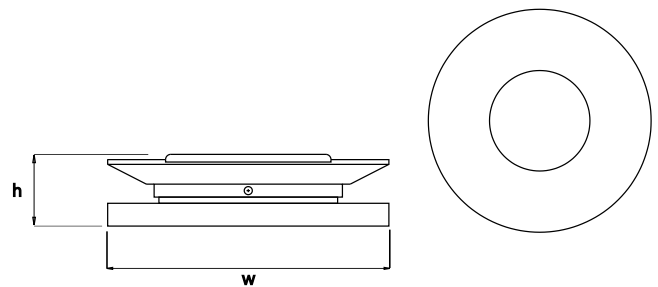

## FEATURES:

- Architectural luminaire with direct/indirect lighting distribution.
- Light source: COB LED.
- Extremely durable round diffuser is made from frosted PMMA polycarbonate for even lighting distribution.
- Steel body is available with white or black finish.
- Suitable for surface or wall mounted installations.
- LED Spot is rated for 60,000hrs. L70 and +85CRI.
- Has a proven record in office and high traffic commercial installations.
- Custom modifications are available.
- ED luminaires are certified to CSA and UL standards.

## DIMENSIONS:

Width: 11 1/2"  
 Height: 2 3/8"