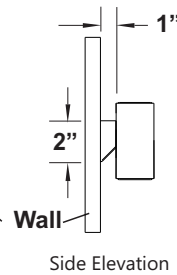

SIZE:

Size	L	LED strips
1 Feet	12"	1 X 11"
2 Feet	23"	1 X 22"
3 Feet	35"	3 X 11"
4 Feet	45^{3/4}"	2 X 22"
5 Feet	58"	5 X 11"
6 Feet	68"	3 X 22"
7 Feet	81"	7 X 11"
8 Feet	90^{1/2}"	4 X 22"

RADIANCE:

Even Distribution

50% ↑

ED - 50%/50%

50% ↓

Uneven Distribution

30% ↑

UD - 30%/70%

70% ↓

MOUNTING:

Suspended

Aircraft Cable

Wall Mount

Options

Edison Lighting Group Ltd.

1303 Ringwell Dr. Unit #2, Newmarket, ON L3Y 8T9

Tel: 905-830-0339 or 1-800-667-9281 Fax: 905-898-6439 or 1-800-667-9302

www.edisonlighting.ca info@edisonlighting.ca