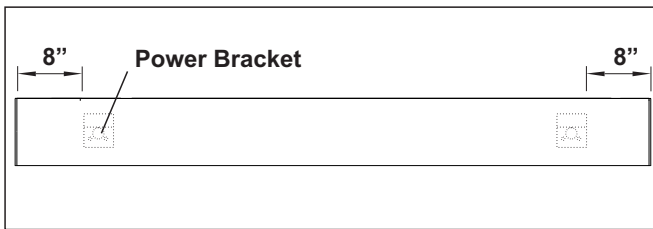

SIZE:

Size	L	LED strips
1 Feet	12"	1 X 11"
2 Feet	23"	1 X 22"
3 Feet	35"	3 X 11"
4 Feet	45^{3/4}"	2 X 22"
5 Feet	58"	5 X 11"
6 Feet	68"	3 X 22"
7 Feet	81"	7 X 11"
8 Feet	90^{1/2}"	4 X 22"

RADIANCE:

Even Distribution

50% ↑

ED - 50%/50%

50% ↓

Uneven Distribution

30% ↑

UD - 30%/70%

70% ↓

MOUNTING:

Suspended

Aircraft Cable

Wall Mount

Options

Edison Lighting Group Ltd.

1303 Ringwell Dr. Unit #2, Newmarket, ON L3Y 8T9

Tel: 905-830-0339 or 1-800-667-9281 Fax: 905-898-6439 or 1-800-667-9302

www.edisonlighting.ca info@edisonlighting.ca