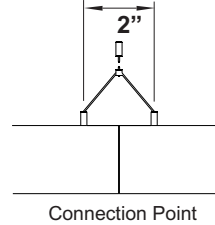

Aircraft Cable