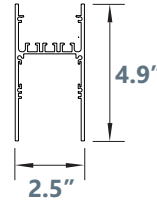

SPOT	INSERT	SOURCE
___pc.	6 Inch 12 Inch	1.5W LED 3W LED

LED Spot Insert

- * Enter required length of the luminaire.
- ** Light Distribution: Even 50%/50% or Uneven 70%/30%.
- *** Not available for all configurations.
- **** Please specify dimming requirements.

EXAMPLES:

1. ED VECTOR5+-22Feet-5W/Ft LED-ED-347V-ST-SF-OP-GR-30K
2. ED VECTOR5+-20Feet-10W/Ft LED-UD-120V-ST-SF-OS/2pc./12Inch/3WLED-WH-35K

LUMEN OUTPUT W/Ft:

Watts	30K	35K	40K
5W	535 lm	550 lm	565 lm
10W	1070 lm	1100 lm	1130 lm
15W	1610 lm	1650 lm	1690 lm

SIZE:

Size	L	LED strips
1 Feet	12"	1 X 11"
2 Feet	23"	1 X 22"
3 Feet	35"	3 X 11"
4 Feet	45 ^{3/4} "	2 X 22"
5 Feet	58"	5 X 11"
6 Feet	68"	3 X 22"
7 Feet	81"	7 X 11"
8 Feet	90 ^{1/2} "	4 X 22"

RADIANCE:

Even Distribution