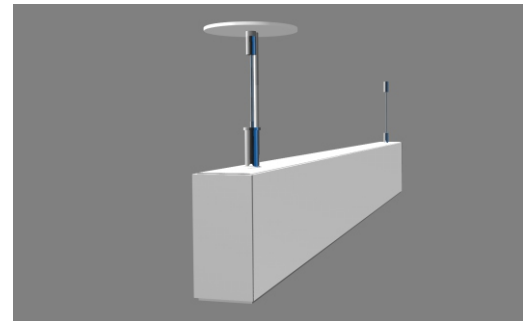

FEATURES:

- Architectural linear luminaire with direct-indirect distribution.
- Light source: LED Strip with optional LED spot.
- The diffuse illumination is provided by frosted opal lens.
- Available for row mounted application in various lengths.
- Suitable for suspended and wall mounted installations.
- Extruded aluminum body is available in white or grey finish.
- LED Strips are rated for 60,000hrs. L70 with +85CRI.
- Standard suspension length is 96 Inches.
- Has a proven record in office, commercial and retail installations.
- Custom modifications are available.
- ED luminaires are certified to CSA and UL standards.

SIZE:

Size	L	LED strips
1 Feet	12"	1 X 11"
2 Feet	23"	1 X 22"
3 Feet	35"	3 X 11"
4 Feet	45 ^{3/4} "	2 X 22"
5 Feet	58"	5 X 11"
6 Feet	68"	3 X 22"
7 Feet	81"	7 X 11"
8 Feet	90 ^{1/2} "	4 X 22"

RADIANCE:

Even Distribution

50% ↑

ED - 50%/50%

50% ↓

Uneven Distribution

30% ↑

UD - 30%/70%

70% ↓

MOUNTING:

Suspended

Aircraft Cable

Wall Mount

Options

Connecting Bracket

90° Corners - Custom Angles are Available

Spot Light

Edison Lighting Group Ltd.