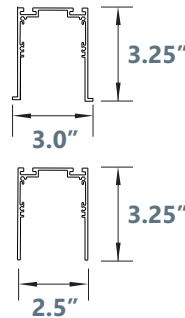

- * Enter required length of the luminaire.
- ** Not available for all configurations.
- *** Please specify dimming requirements.

SPOT	INSERT	SOURCE
___pc.	6 Inch 12 Inch	1.5W LED 3W LED

LED Spot Insert

EXAMPLES:

1. ED VECTOR3+-22Feet-7W/Ft LED-347V-ST-RS-OP-GR-30K
2. ED VECTOR3+-20Feet-10W/Ft LED-120V-ST-RT-OS/2pc./12Inch/3WLED-WH-35K

LUMEN OUTPUT W/Ft:

Watts	30K	35K	40K
5W	535 lm	550 lm	565 lm
7W	750 lm	770 lm	790 lm
10W	1070 lm	1100 lm	1130 lm

SIZE:

Size	L1	L2	LED strips
1 Foot	12 ^{1/2"}	12'	1 X 11"
2 Feet	23 ^{1/2"}	23'	1 X 22"
3 Feet	35 ^{1/2"}	35'	3 X 11"
4 Feet	46 ^{1/4"}	45 ^{3/4"}	2 x 22"
5 Feet	58 ^{1/2"}	58'	5 X 11"
6 Feet	68 ^{1/2"}	68'	3 X 22"
7 Feet	81 ^{1/2"}	81'	7 X 11"
8 Feet	100"	90 ^{1/2"}	4 X 22"

MOUNTING:

Recessed

Recessed Trimless

Recess T-bar

Options

Connecting Bracket

90° Corners - Custom Angles are Available

Spot Light