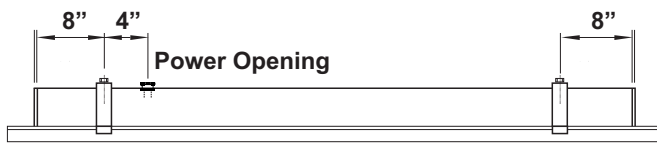

SIZE:

Size	L1	L2	LED strips
1 Foot	12 ^{1/2"}	12'	1 X 11"
2 Feet	23 ^{1/2"}	23'	1 X 22"
3 Feet	35 ^{1/2"}	35'	3 X 11"
4 Feet	46 ^{1/4"}	45 ^{3/4"}	2 x 22"
5 Feet	58 ^{1/2"}	58'	5 X 11"
6 Feet	68 ^{1/2"}	68'	3 X 22"
7 Feet	81 ^{1/2"}	81'	7 X 11"
8 Feet	100"	90 ^{1/2"}	4 X 22"

MOUNTING:

Recessed

Recessed Trimless

Recess T-bar

Options

Connecting Bracket

90° Corners - Custom Angles are Available

Spot Light