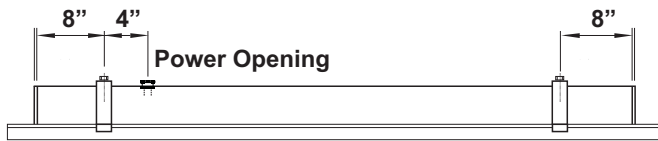

SIZE:

Size	L1	L2	LED strips
1 Foot	12 ^{1/2"}	12'	1 X 11"
2 Feet	23 ^{1/2"}	23'	1 X 22"
3 Feet	35 ^{1/2"}	35'	3 X 11"
4 Feet	46 ^{1/4"}	45 ^{3/4"}	2 x 22"
5 Feet	58 ^{1/2"}	58'	5 X 11"
6 Feet	68 ^{1/2"}	68'	3 X 22"
7 Feet	81 ^{1/2"}	81'	7 X 11"
8 Feet	100"	90 ^{1/2"}	4 X 22"

MOUNTING:

Recessed

Recessed Trimless

Recess T-bar

Options

Connecting Bracket

90° Corners - Custom Angles are Available

Spot Light