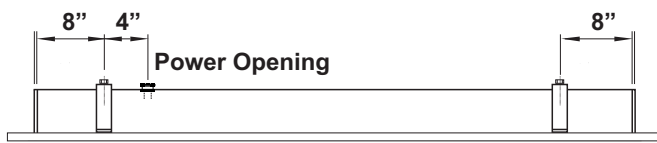

Recessed Trimless