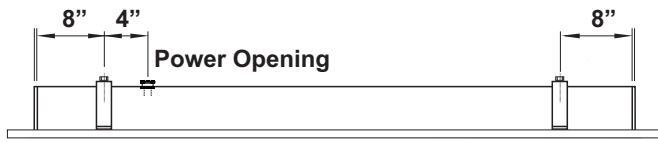

Recessed Trimless