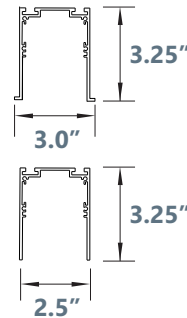

SPOT	INSERT	SOURCE
___pc.	6 Inch 12 Inch	1.5W LED 3W LED

- * Enter required length of the luminaire.
- ** Not available for all configurations.
- *** Please specify dimming requirements.

LED Spot Insert

SIZE:

Size	L1	L2	LED strips
1 Foot	12 ^{1/2"}	12'	1 X 11"
2 Feet	23 ^{1/2"}	23'	1 X 22"
3 Feet	35 ^{1/2"}	35'	3 X 11"
4 Feet	46 ^{1/4"}	45 ^{3/4"}	2 x 22"
5 Feet	58 ^{1/2"}	58'	5 X 11"
6 Feet	68 ^{1/2"}	68'	3 X 22"
7 Feet	81 ^{1/2"}	81'	7 X 11"
8 Feet	100"	90 ^{1/2"}	4 X 22"