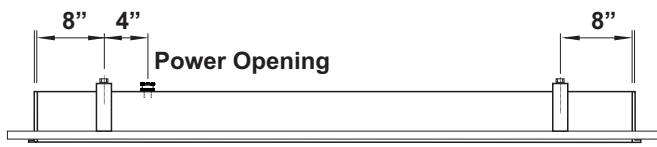

MOUNTING:

Recessed