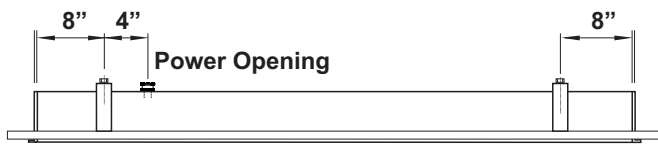

MOUNTING:

Recessed