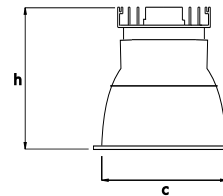

SPECIFICATION: ED LR+

SIZE	SOURCE	VOLTAGE	DRIVER	HOUSING	REFLECTOR	TRIM	CCT
4 Inch	10W LED	120V	ST - Standard	RT - Retrofit	ST - Standard	WH - White	30K - 3000Kelvin
6 Inch	20W LED	277V	DL - 0.10VDimming	NC - New Con.	AS - Asymmetric***	BK - Black	35K - 3500Kelvin
8 Inch	30W LED*	347V	DM - Dimming**			GR - Grey	40K - 4000Kelvin

* Available for 6inch or 8inch trim only.

** Please specify dimming requirements.

*** Available for 4inch trim only.

DIMENSIONS:

	4 Inch	6 Inch	8 Inch
Width:	6 1/4"	7 7/8"	9 7/16"
Height:	4 15/16"	5 7/8"	7 9/16"
Cut Out:	4 3/8"	6 1/16"	7 9/16"