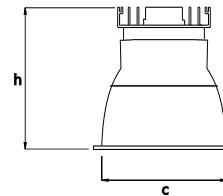

## SPECIFICATION: ED LR+

SIZE	SOURCE	VOLTAGE	DRIVER	HOUSING	REFLECTOR	TRIM	CCT
4 Inch	10W LED	120V	ST - Standard	RT - Retrofit	ST - Standard	WH - White	30K - 3000Kelvin
6 Inch	20W LED	277V	DL - 0.10VDimming	NC - New Con.	AS - Asymmetric***	BK - Black	35K - 3500Kelvin
8 Inch	30W LED*	347V	DM - Dimming**			GR - Grey	40K - 4000Kelvin

## DIMENSIONS:

	4 Inch	6 Inch	8 Inch
Width:	6 1/4"	7 7/8"	9 7/16"
Height:	4 1/2"	5 7/8"	7 1/4"
Cut Out:	6 1/4"	7 7/8"	9 7/16"