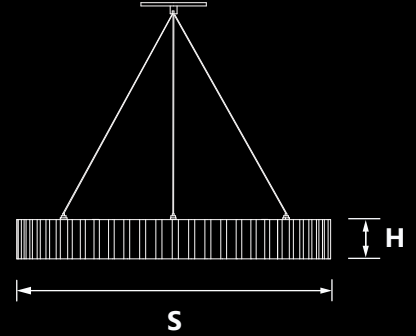

### FINISH

Project:

Type:

Declare.

**SIZE:**

**Straight Suspensions**

**Canopy Suspensions**

H-Height	S-Size
A - 1/2 Inch	2 Feet = 23.75 Inch
B - 1 Inch	3 Feet = 35.75 Inch
C - 2 Inch	4 Feet = 47.75 Inch
D - 3 Inch	

**STANDARD DESIGNS:**

FB - FLAT BAFFLE

CR - CLOSED REGULAR

CV - CLOSED V-CUT

**STANDARD SHAPES:**

SQ - SQUARE

HE - HEXAGON

TR - TRIANGLE