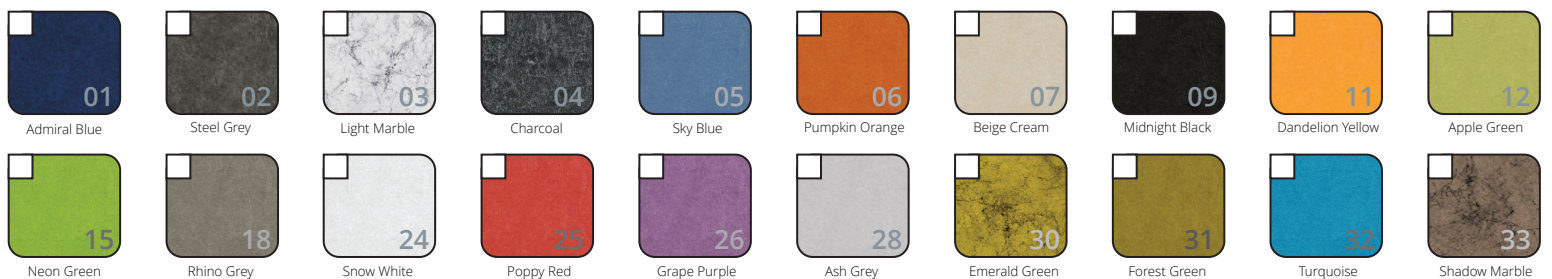

ACOUSTIC FINISH*

* Please specify Sides, for example (09/15)

LUMEN OUTPUT:

Watts	30K	35K	40K
15W	1400 lm	1430 lm	1460 lm
20W	1910 lm	1950 lm	1990 lm
25W	2350 lm	2400 lm	2450 lm

Project:

Type: