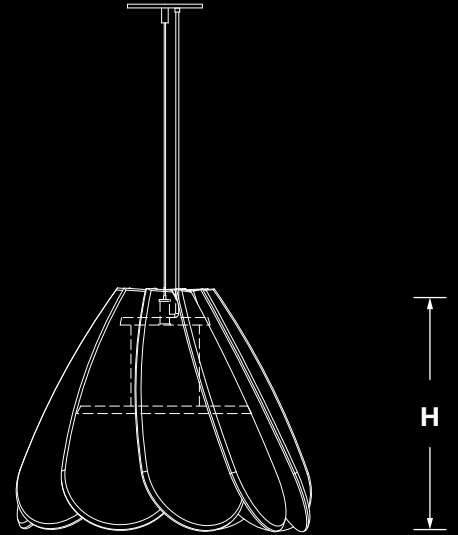

## LUMEN OUTPUT:

Watts	30K	35K	40K
15W	1400 lm	1430 lm	1460 lm
20W	1910 lm	1950 lm	1990 lm
25W	2350 lm	2400 lm	2450 lm

Project:

Type:

**SIZE:**

H - Height	Diameter
12 Inch = 11.75 Inch	16.00 Inch
18 Inch = 17.75 Inch	24.00 Inch

**FINISHES:**

(01)

(11)

(26)

(25)

(06)

(32)

(15)