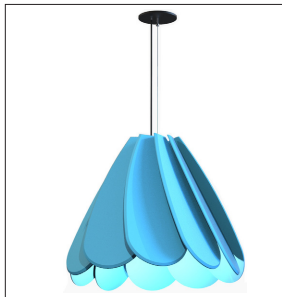

## FEATURES:

- ✓ Architectural sound absorbing Eco Felt Acoustic panel.
- ✓ Made from recyclable plastic material available in different thicknesses.
- ✓ Class1 Fire rated with 0.7 Noise Reduction Coefficient/1" Acoustic.
- ✓ Light source: COB LED.
- ✓ High efficiency integral reflector combined with opal lens insert provides excellent lighting distribution.
- ✓ Circular internal louver is available in a wide range of finishes.
- ✓ Aluminum body of the luminaire comes with built-in-driver.
- ✓ LED Spot is rated for 60,000hrs. L70 with +90 CRI.
- ✓ Has a proven record in office, commercial and retail installations.
- ✓ Custom modifications are available.
- ✓ ED luminaires are certified to CSA and UL Standards. **reinventlight**

## LUMEN OUTPUT:

Watts	30K	35K	40K
15W	1400 lm	1430 lm	1460 lm
20W	1910 lm	1950 lm	1990 lm
25W	2350 lm	2400 lm	2450 lm

Project:

Type:

**SIZE:**

H - Height	Diameter
12 Inch = 11.75 Inch	16.00 Inch
18 Inch = 17.75 Inch	24.00 Inch

**FINISHES:**

(01)

(11)

(26)

(25)

(06)

(32)

(15)